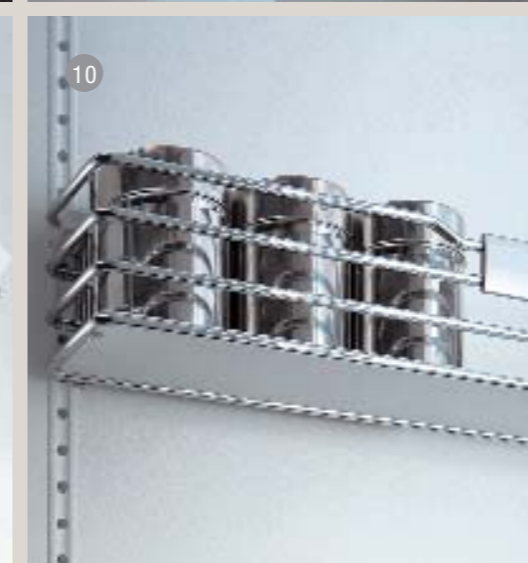

1 Bottle shelf 2 Stemmed glass holder 3 Three-tier pullout for silverware 4 Adjustable shelves
5 Towel holder 6 Spacer bars 7 Casing, spice rack and bowl 8 Container set 9 Filter holder
10 Spice rack 11 Hook for towels, bags, etc. 12 Clips and elastic straps 13 Roll-out for
baking sheets, trays, and chopping boards 14 Lid holder 15 Plastic lid container
16 Precision scale 17 Paper roll holder 18 Foil holder 19 Magnetic board 20 Storage rack
21 Espresso rack 22 Integrated flashlight holder with Maglite